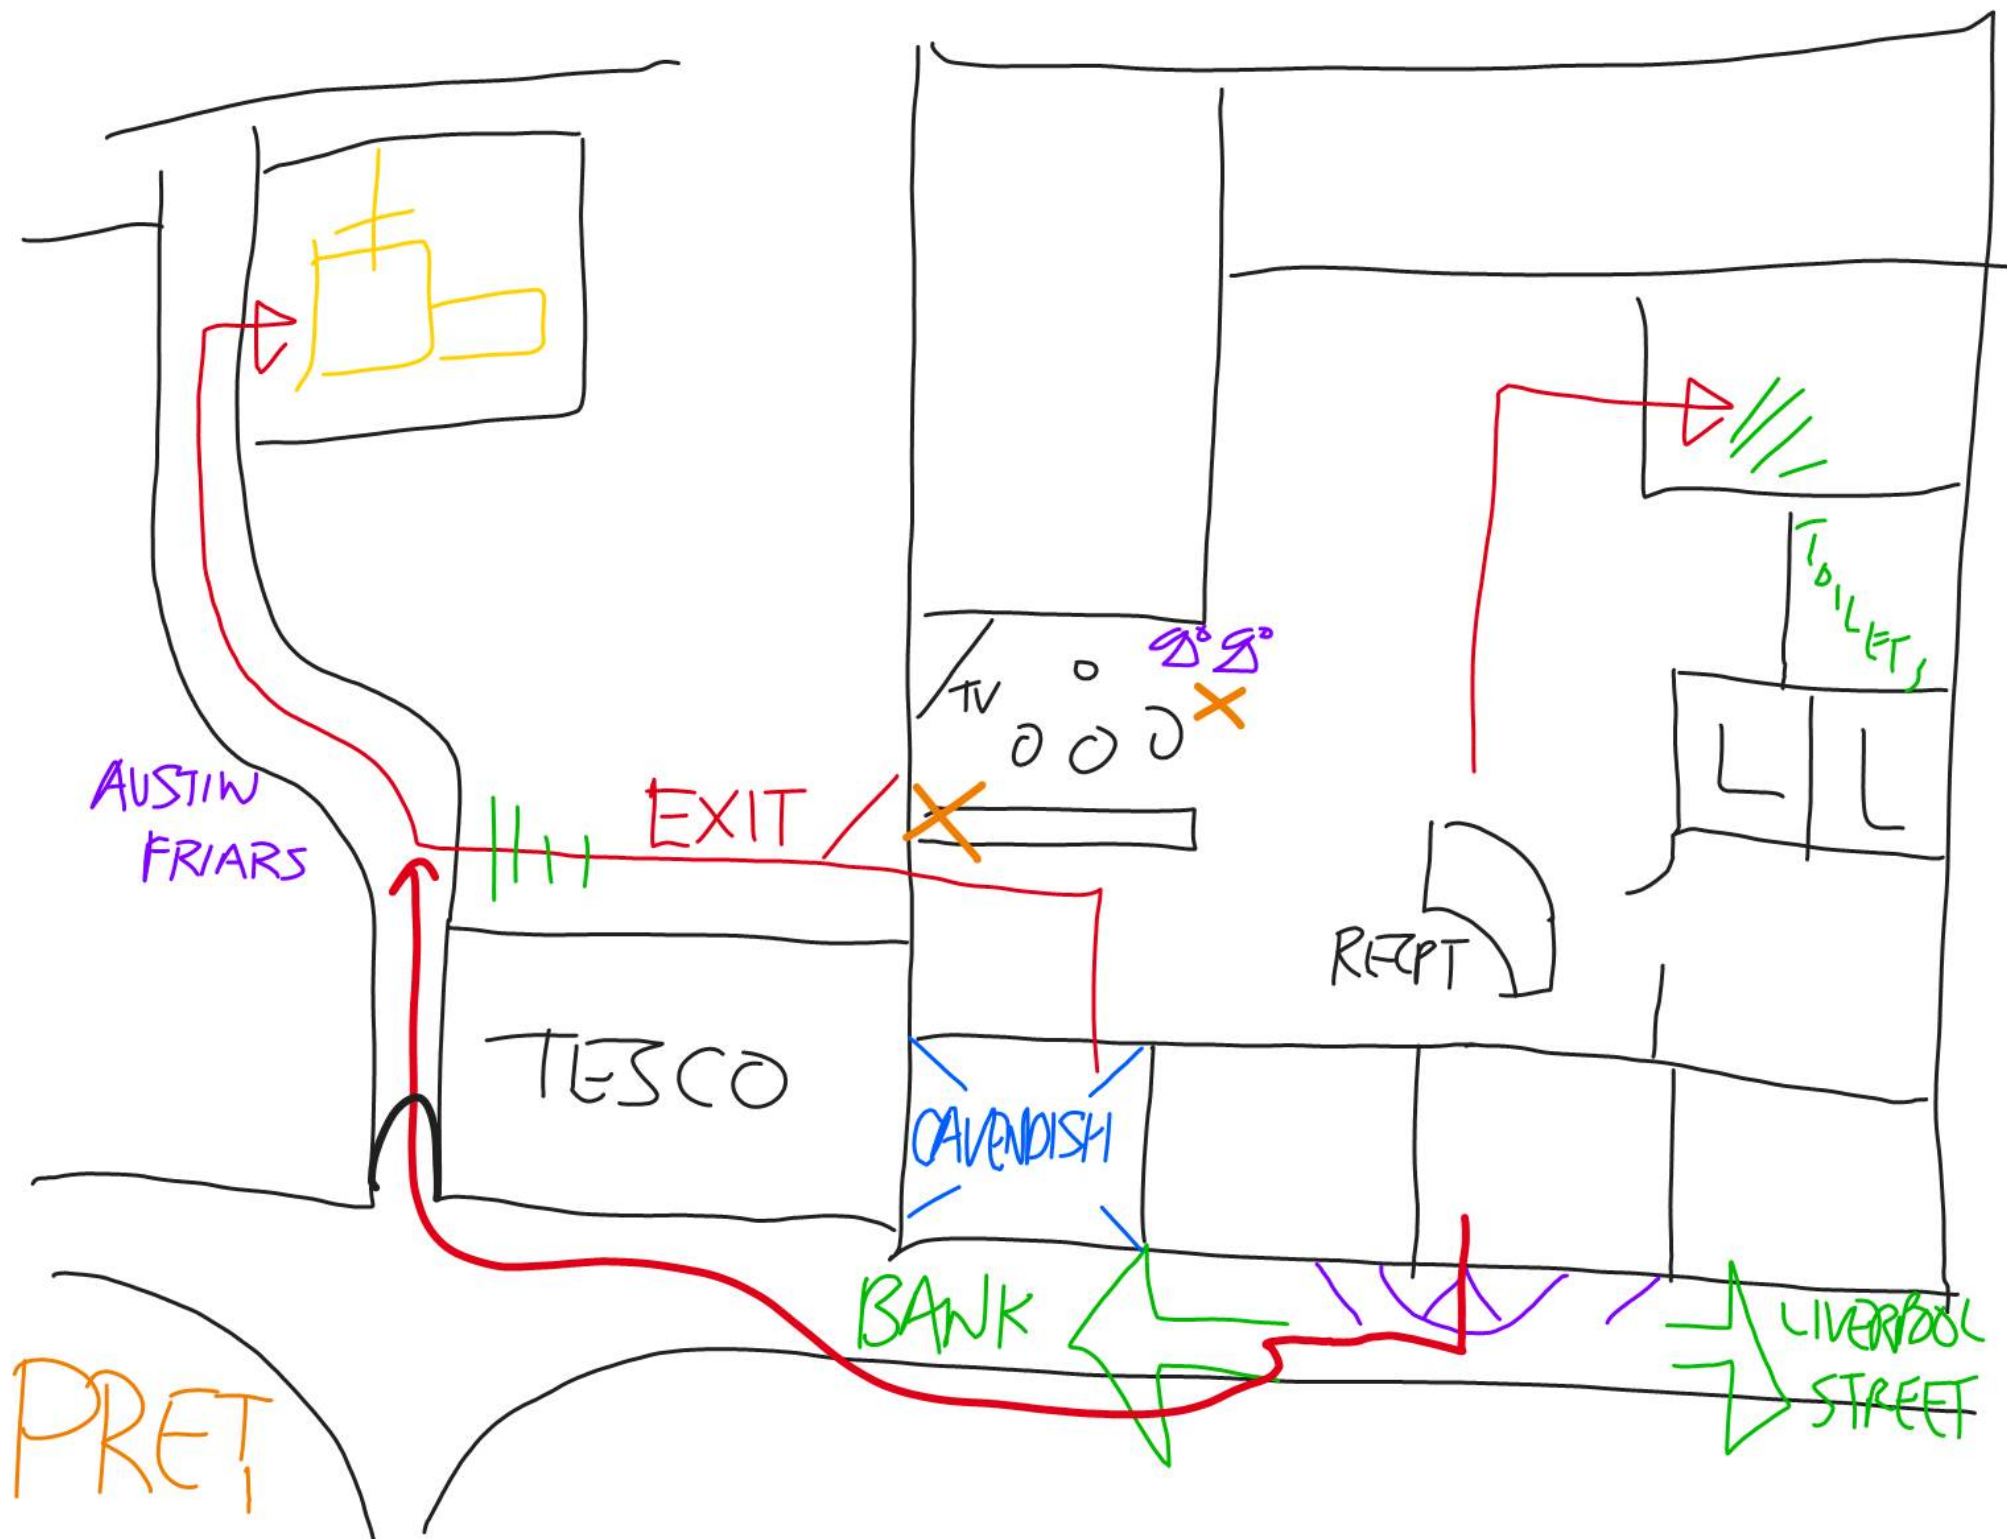

AUSTIN FRIARS

TESCO

EXIT

CAVENDISH

BANK

LIVERPOOL STREET

TOILET

RECP

TV

PRET