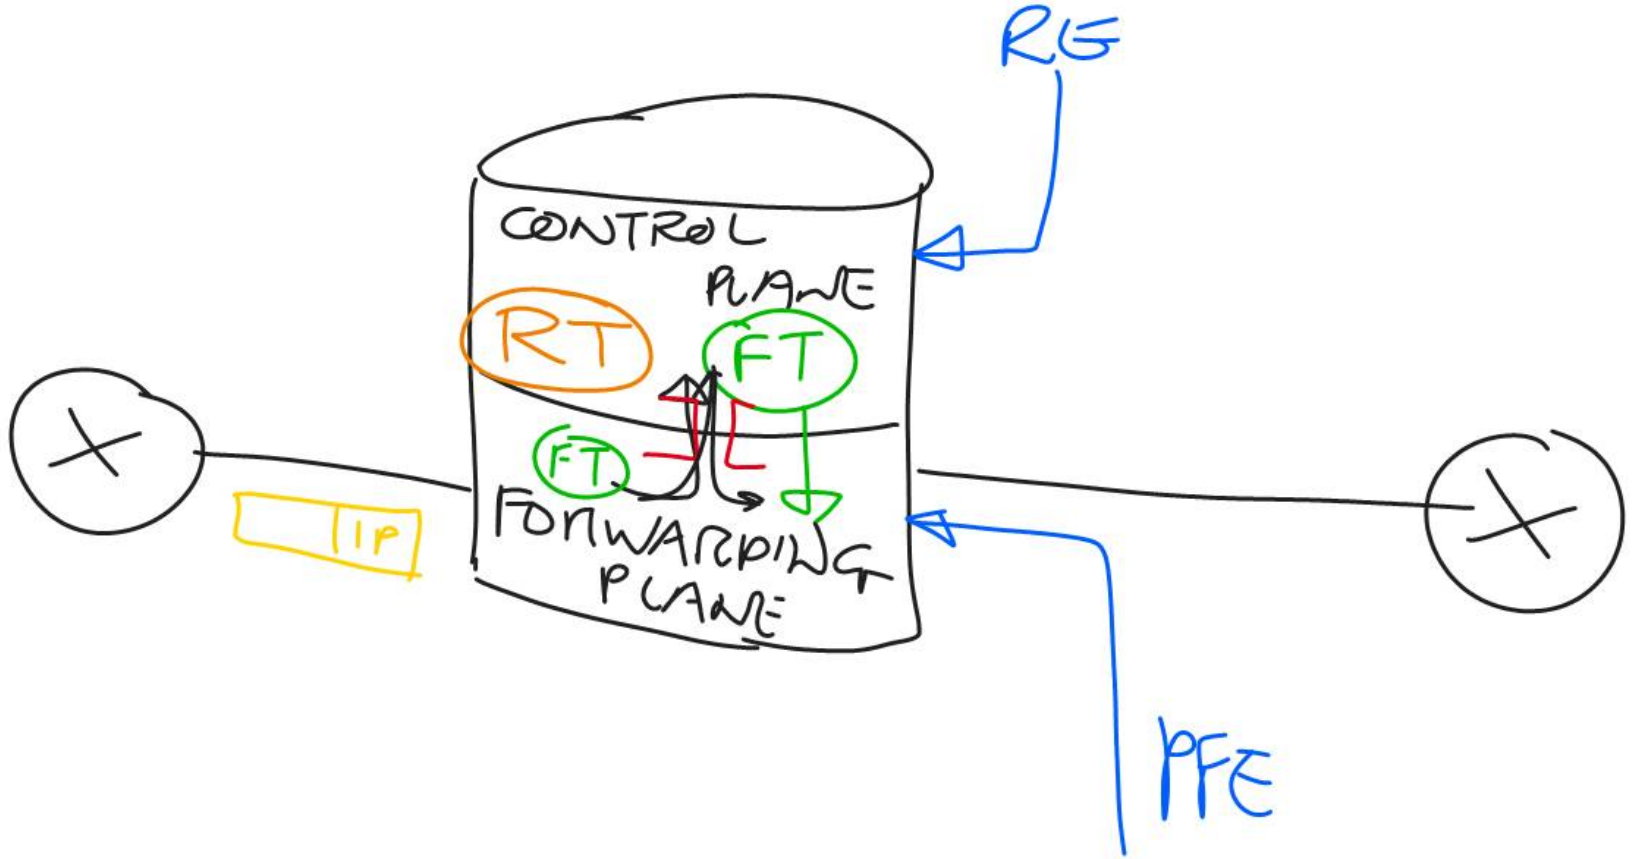

my website: defaultgateway.co.uk

wireless key 1111111111

Remote lab Access

rlabs.globalknowledge.net

IJOS1
128081

Pod 4(D)
Ben
R1
Lars
R2

Pod 1(A) -
Zsolt
(R1)
Mark
R2

Oliver
R2
Russell
R1

Pod 2(B)

Lunch till 1:30 pm (UK time)

After Lunch Module 4