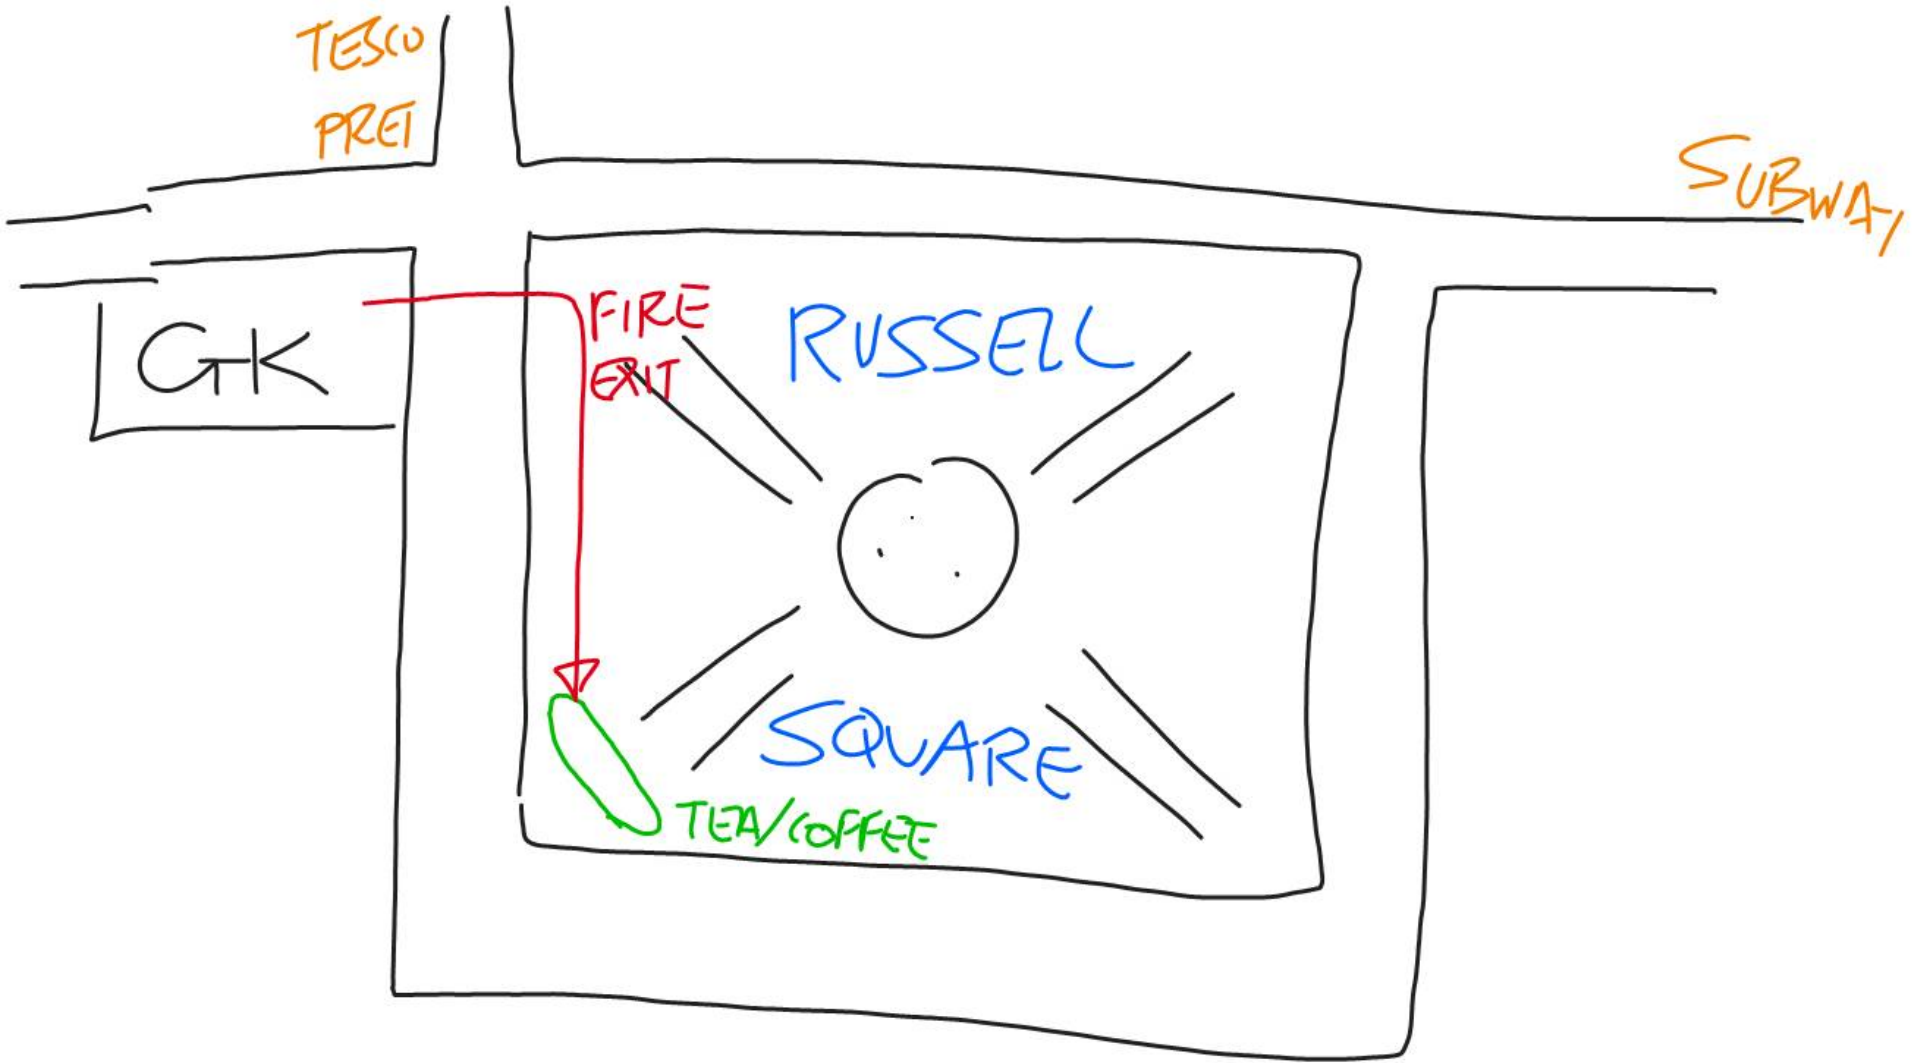

my website: defaultgateway.co.uk

wireless key 1111111111

Remote lab Access

rlabs.globalknowledge.net

IJOS1
128081

Pod 4(D)
Ben
R1
Lars
R2

Pod 1(A) -
Zsolt
(R1)
Mark
R2

Oliver
R2
Russell
R1

Pod 2(B)

Lunch till 1:30 pm (UK time)

After Lunch Module 4