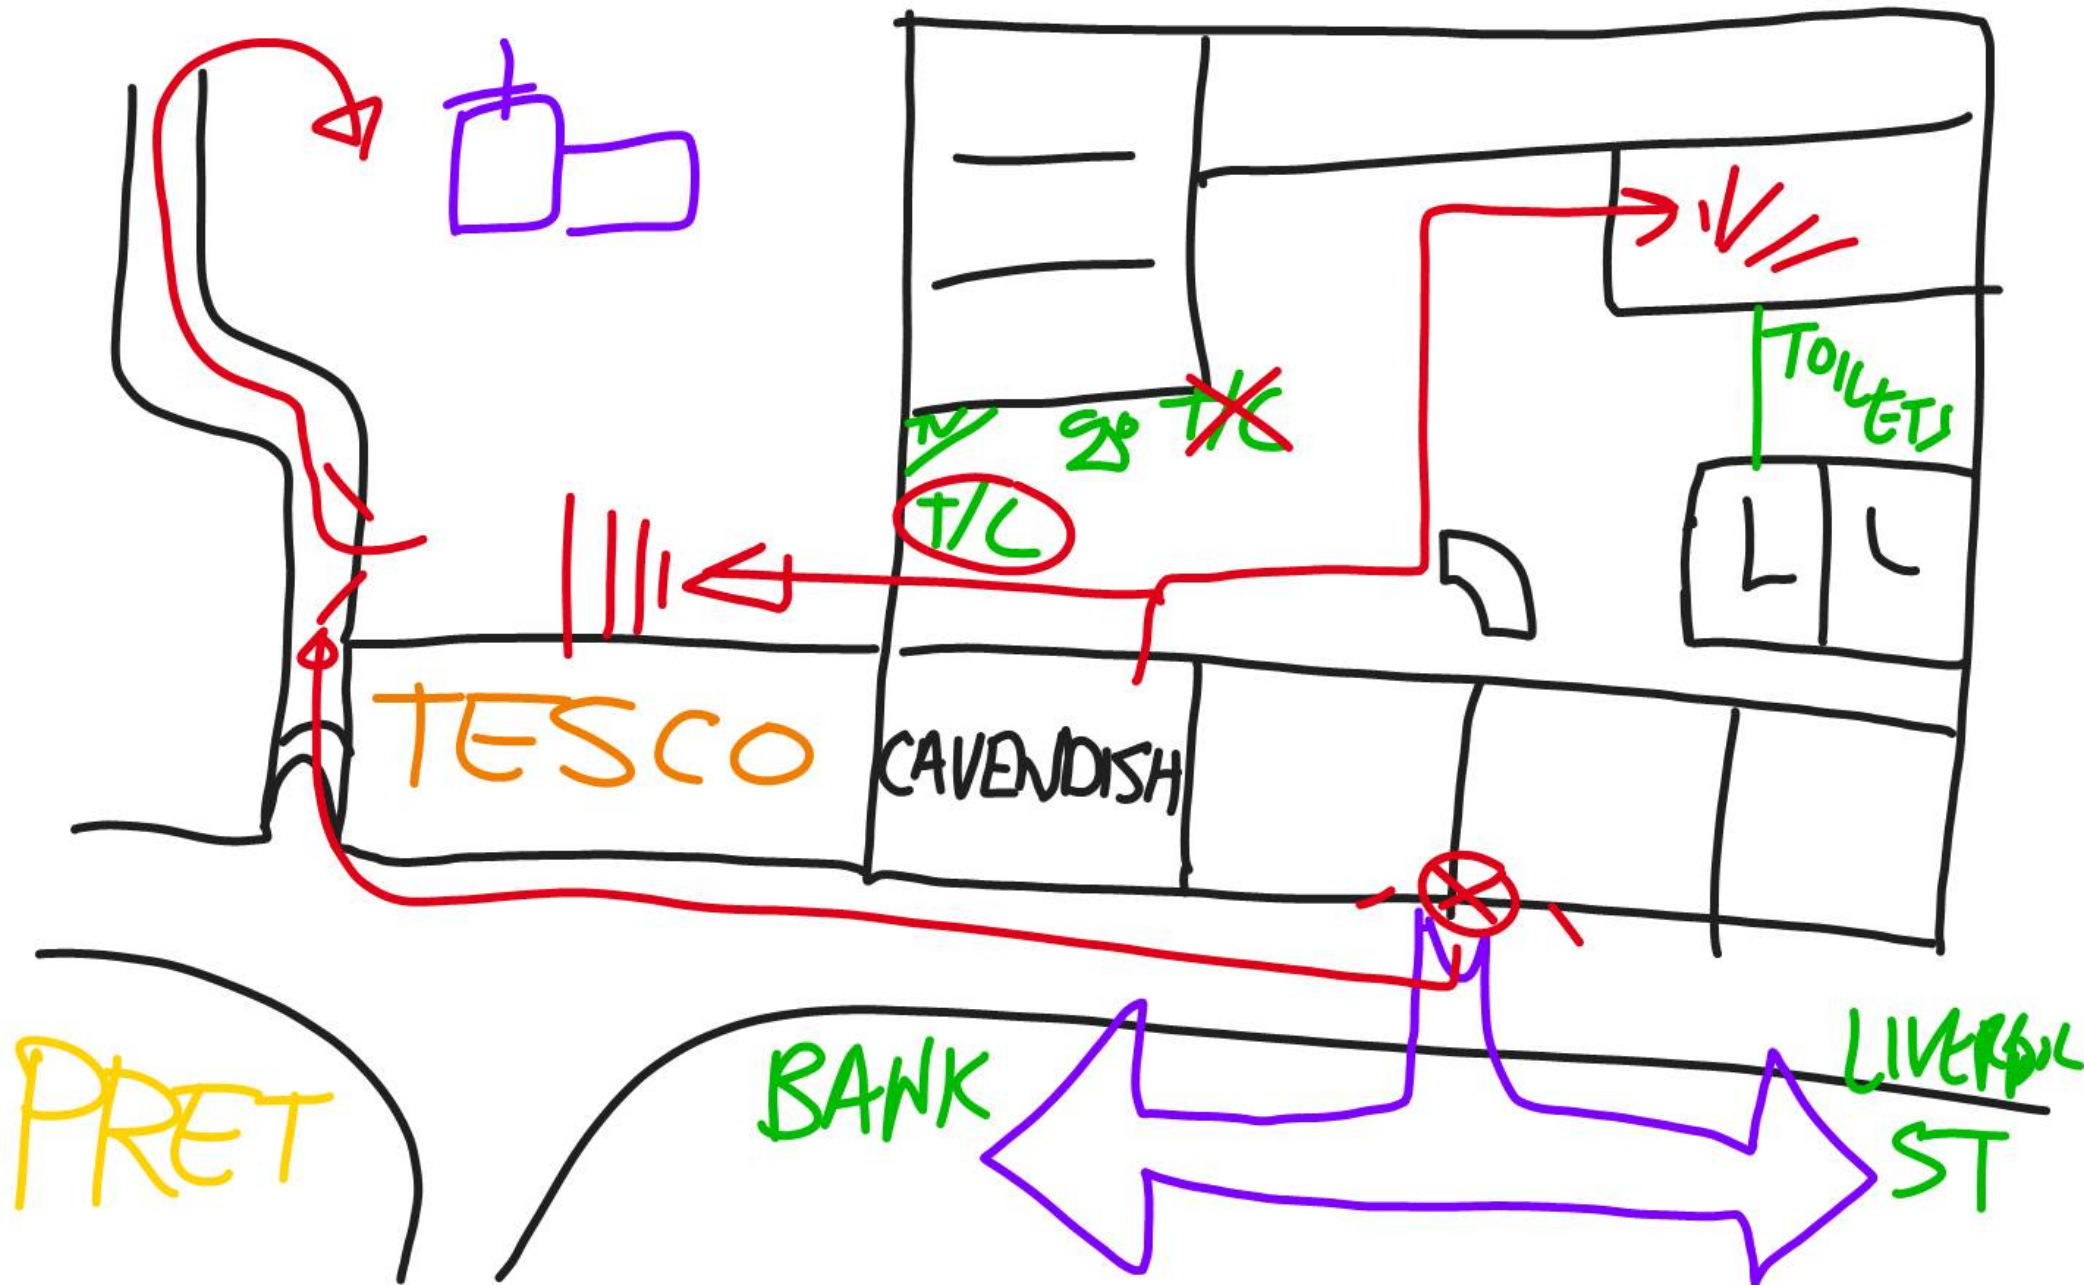

Course Times

9:30 to 4:30

Coffee break 10:45/15 mins

Lunch 12:30/30 mins

Coffee break 2:45/15 mins

My Website

defaultgateway.co.uk

R2P1	R2P2	R2P3	R2P4			Internet
David	Joseph	Anique	Kai	Matthew	Andy	Sorin
				R3P1	R3P2	R3P3
	Lee	R1P3 Russ		R1P4 Francis	Iftkhar	London
Lorna						
Paul	R1P2					
Adam						
Mick	R1P1					
			Graham Tuthill			

Remote Lab Access URL:

<http://rlsupport.globalknowledge.net/portal/welcome.htm>

Your allocated student accounts are as follows:

IJOS, Rack 1

Pod	Username	Password
1	GKLABS\u82601	FruitSalads
1	GKLABS\u82602	FruitSalads
2	GKLABS\u82603	FruitSalads
2	GKLABS\u82604	FruitSalads
3	GKLABS\u82605	FruitSalads
3	GKLABS\u82606	FruitSalads
4	GKLABS\u82607	FruitSalads
4	GKLABS\u82608	FruitSalads

IJOS, Rack 2

Pod	Username	Password
1	GKLABS\u82609	FruitSalads
1	GKLABS\u82610	FruitSalads
2	GKLABS\u82611	FruitSalads
2	GKLABS\u82612	FruitSalads
3	GKLABS\u82613	FruitSalads
3	GKLABS\u82614	FruitSalads
4	GKLABS\u82615	FruitSalads
4	GKLABS\u82616	FruitSalads