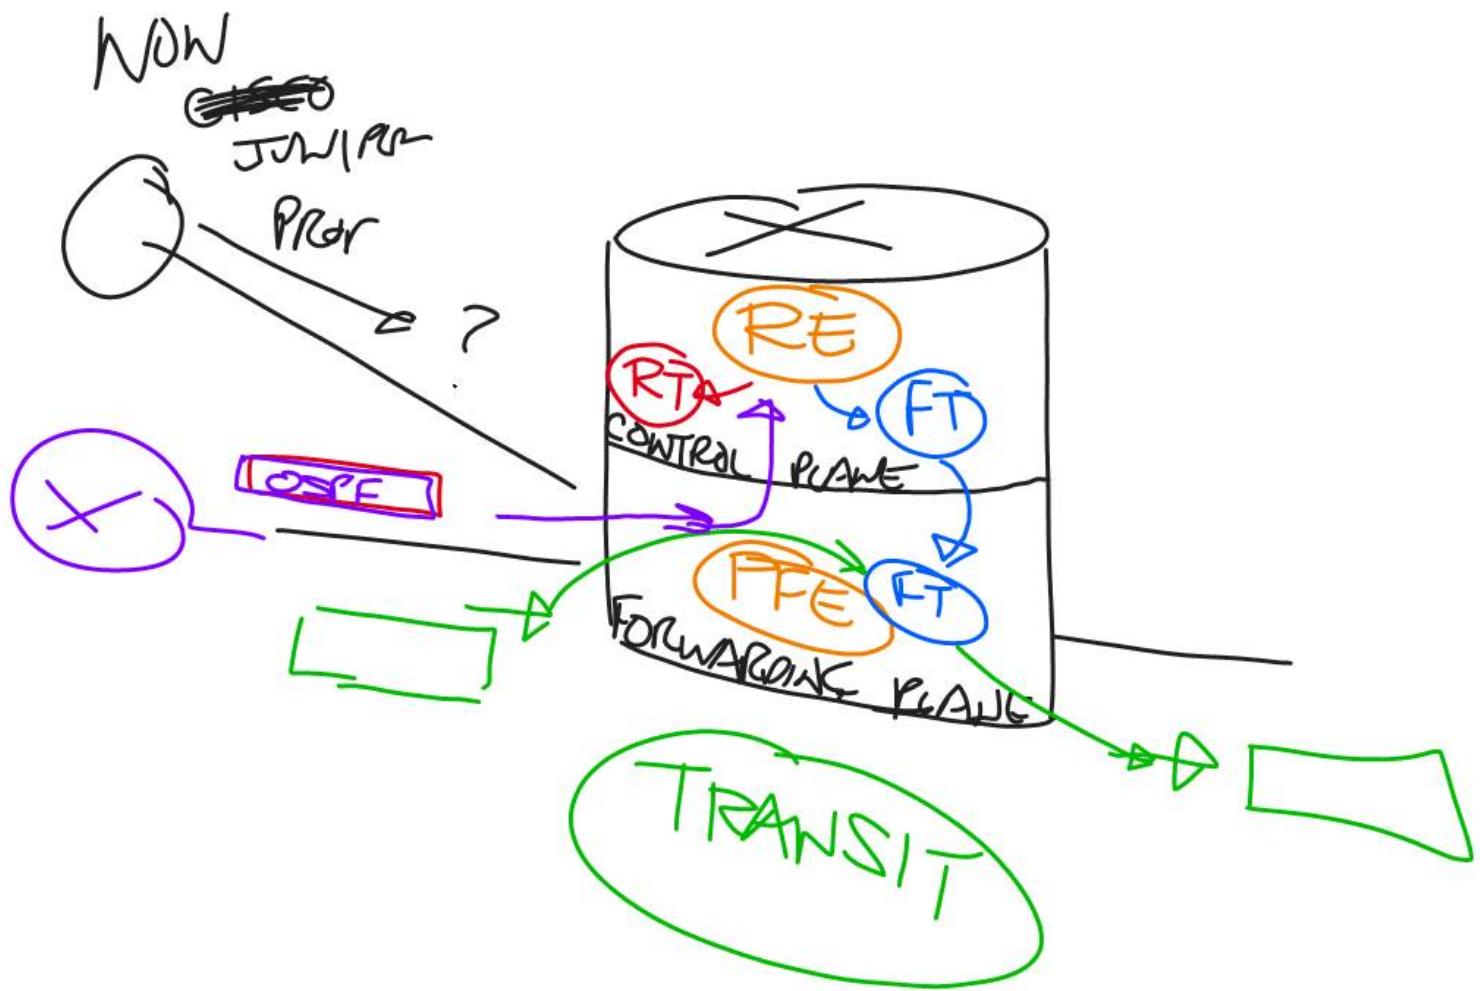

Both

R2/P1/R2

Zia

Both

R2/P2/R1

Nitin

Both

R2/P2/R2

Kevin

Both

Coffee break for 15 minutes to 11:15 UK time

More theory at 3:15 UK time
about 15 minutes away

Complete Lab 3 & 4 for today

JRE will start at 9:00 am UK time Wednesday

I will be around from about 8:00 am UK time