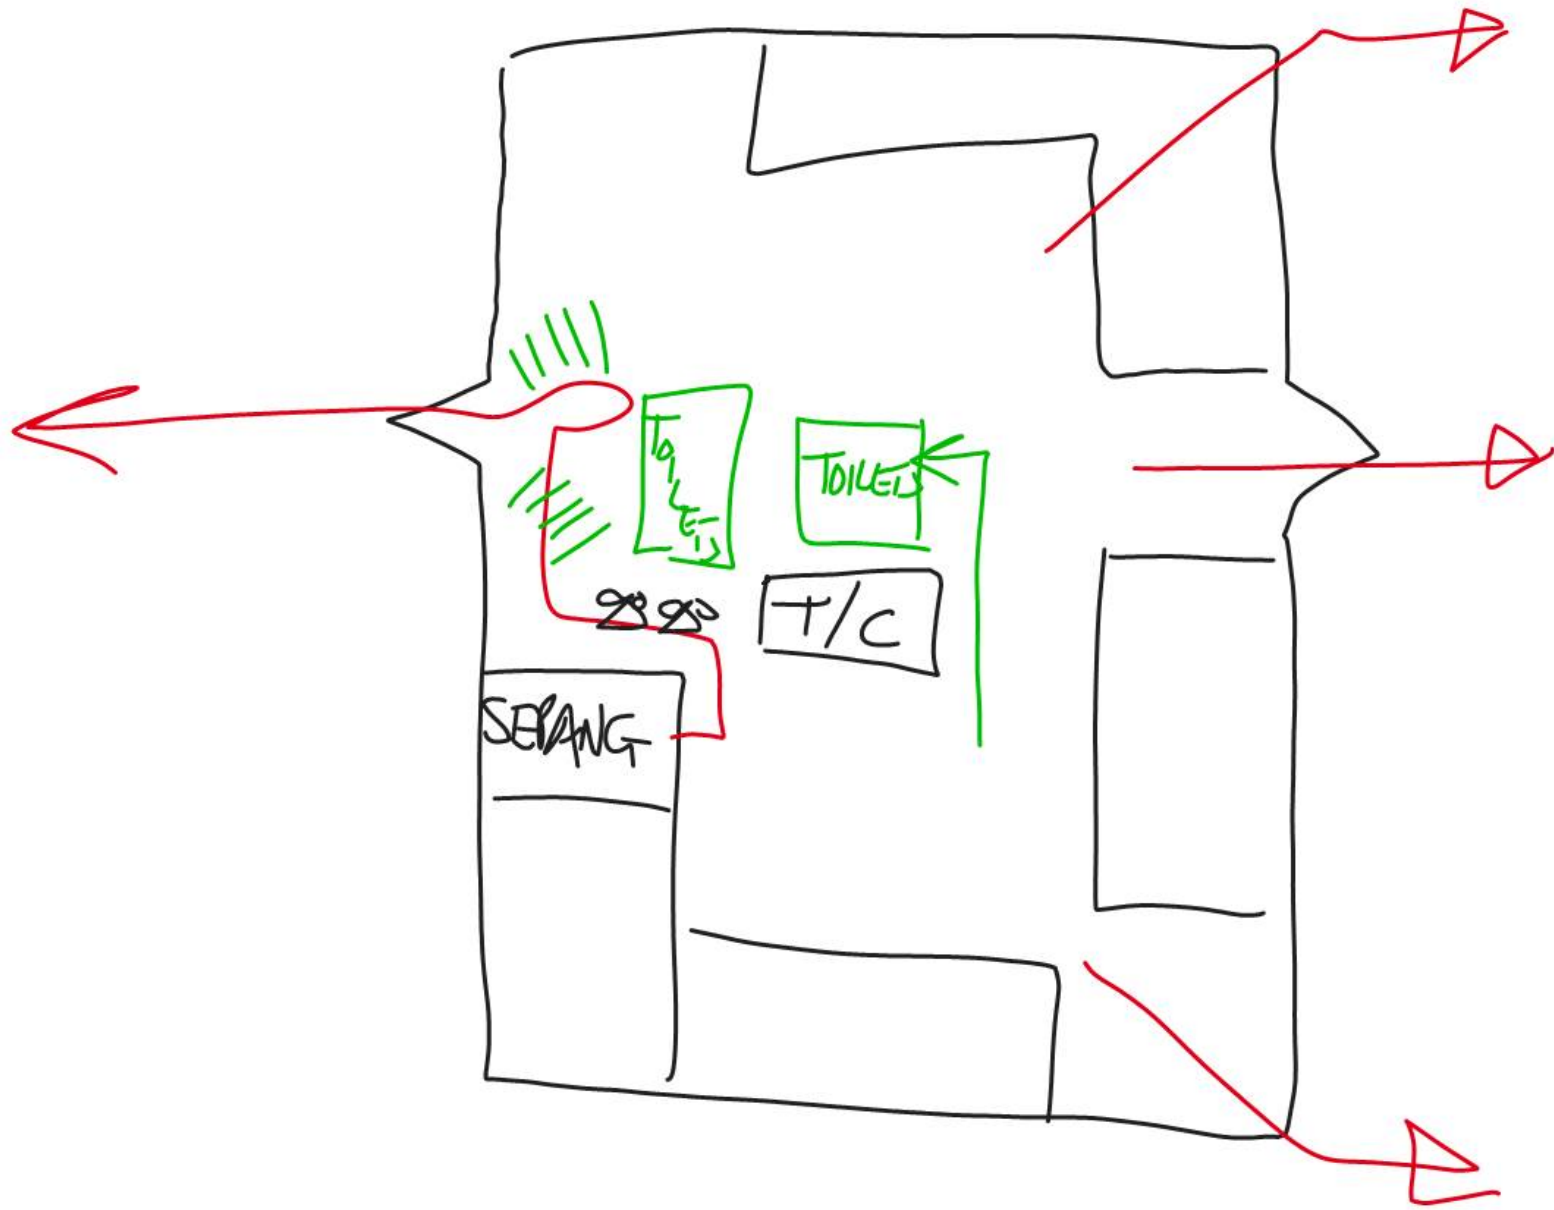

Lunch 12:30/30 mins

Coffee break 2:45/15 mins

Wireless Key

484-393-484

my website: defaultgateway.co.uk

Remote Lab Access

url rlabs.globalknowledge.net

Rack 2

Rack ID = IJOS2
Event ID = 136344

Rack 3

Rack ID = IJOS3
Event ID = 136344

Login Details

SRX and eX devices:

Username: lab Password: lab123

Username: root Password: training1

Rack 2